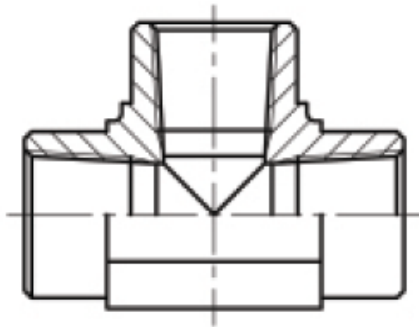

TEE FÊMEA NPT SÉRIE GN

CÓDIGO	ROSCA		
	ROSCA 1	ROSCA 2	ROSCA 3
GN-02	1/8" NPT x 27f	1/8" NPT x 27f	1/8" NPT x 27f
GN-04	1/4" NPT x 18f	1/4" NPT x 18f	1/4" NPT x 18f
GN-06	3/8" NPT x 18f	3/8" NPT x 18f	3/8" NPT x 18f
GN-08	1/2" NPT x 14f	1/2" NPT x 14f	1/2" NPT x 14f
GN-12	3/4" NPT x 14f	3/4" NPT x 14f	3/4" NPT x 14f
GN-16	1" NPT x 11,5f	1" NPT x 11,5f	1" NPT x 11,5f
GN-20	1.1/4" NPT x 11,5f	1.1/4" NPT x 11,5f	1.1/4" NPT x 11,5f
GN-24	1.1/2" NPT x 11,5f	1.1/2" NPT x 11,5f	1.1/2" NPT x 11,5f
GN-32	2" NPT x 11,5f	2" NPT x 11,5f	2" NPT x 11,5f